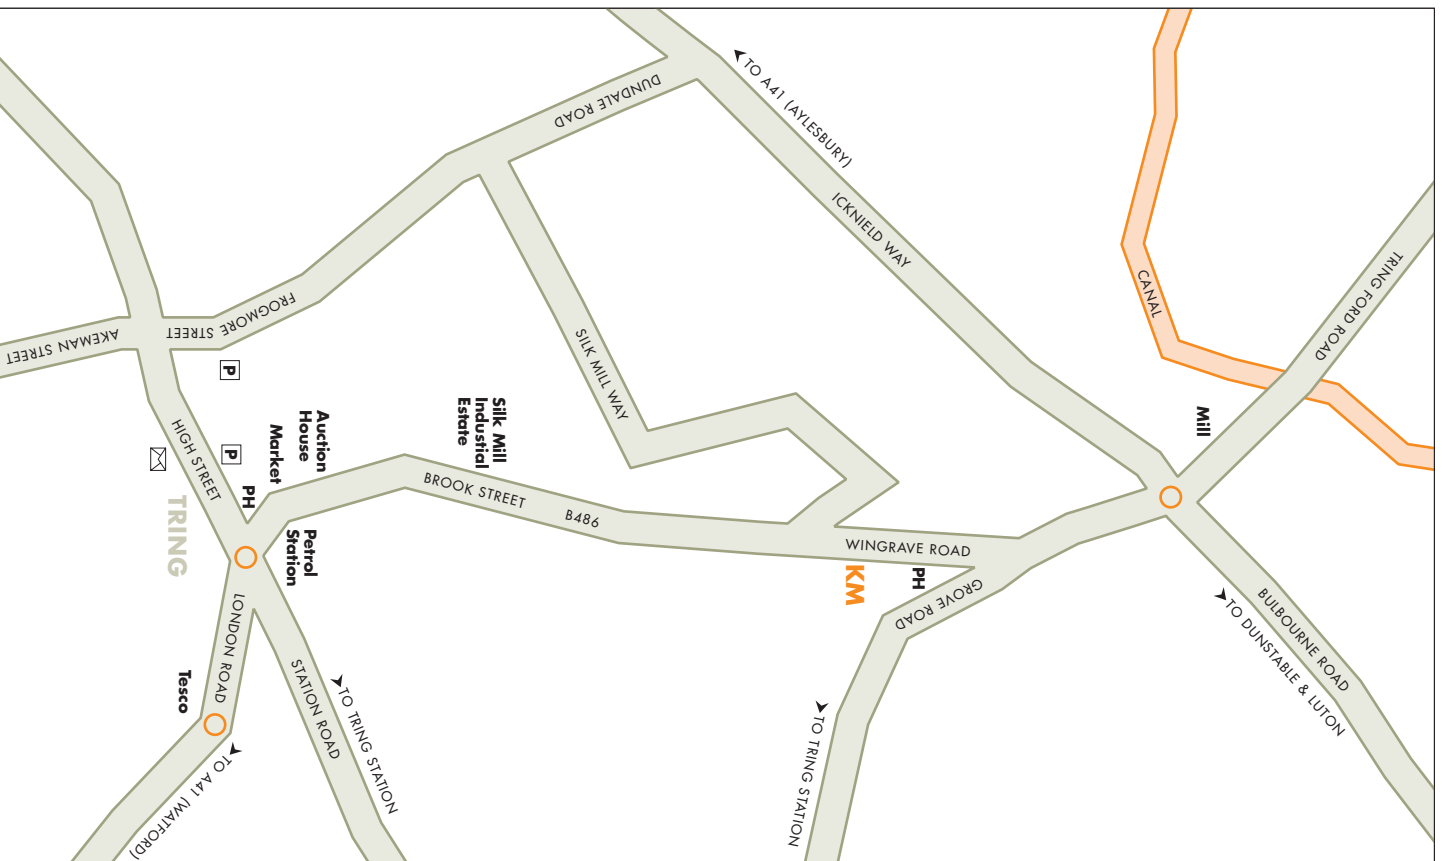

Directions

KM Design

30 New Mill Terrace, Wingrave Road
 Tring, Hertfordshire HP23 5ET

T 01442 890017

M 07941 538566

From M25 (Watford)

- 1 Leave M25 at Junction 20 and join the A41 (Aylesbury)
- 2 Continue on A41 and exit at Tring/Northchurch
- 3 Take 3rd exit at roundabout
- 4 Then take 1st exit at next roundabout towards Tring (London Road)
- 5 Continue straight on at mini roundabout (Tesco entrance on left)
- 6 At Robin Hood pub roundabout take 2nd exit (Brock Street)
- 7 Continue past the Petrol Station and Silk Mill Industrial Estate
- 8 KM Design is situated on the right-hand-side just after the turning for Silk Mill Way

From A41 (Aylesbury)

- 1 From Aylesbury join the A41 (Hemel Hempstead)
- 2 Exit A41 at Tring/Dunstable (B488)
- 3 Take 1st exit at roundabout onto Icknield Way (B488)
- 4 Continue past Tring Industrial Estate and follow the road to the roundabout
- 5 Take 3rd exit at roundabout onto Wingrave Road
- 6 Keep to the right of The Pheasant pub as the road forks
- 7 KM Design is situated on the left-hand-side just after the newsagent